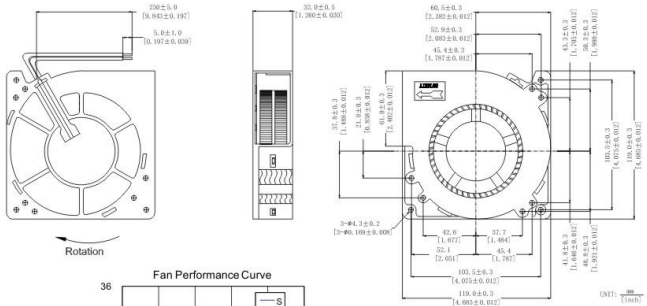

## 120x32mm

### RB1232 Series

DIMENSIONS DRAWING

外框材质:环保防火PBT  
 Frame:Thermoplastic PBT UL94-V0  
 扇叶材质:环保防火PBT  
 Imperiler:Thermoplastic PBT UL94-V0  
 轴承结构:双滚珠或长寿命油结构  
 Bearing system:2Ball or Long life sleeve  
 单体风扇重量:260g  
 Unit Weight:260g